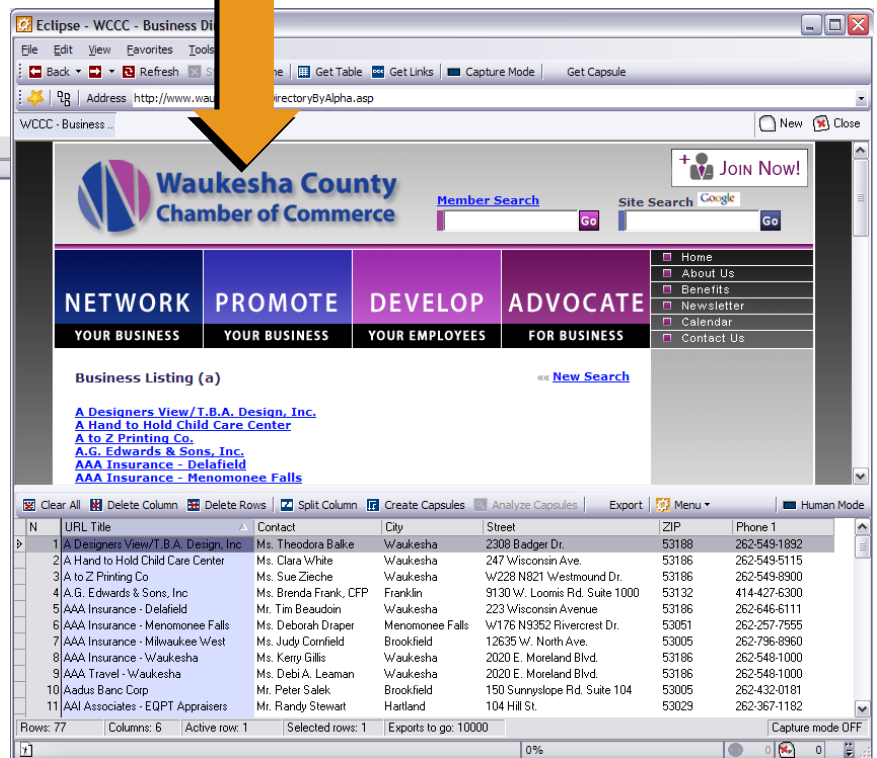

Take Action. Contact us today to see an online demonstration.

info@datasententials.com
(414) 406-8470
www.datasententials.com